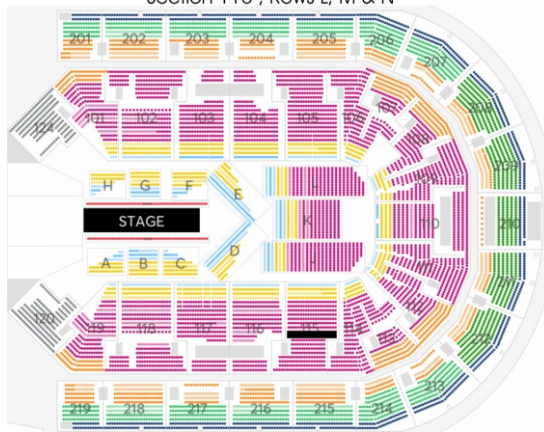

Montam
tours

114 South Lincoln St · Aberdeen, SD 57401
605-229-1566 · 800-658-4704
montamtours.com